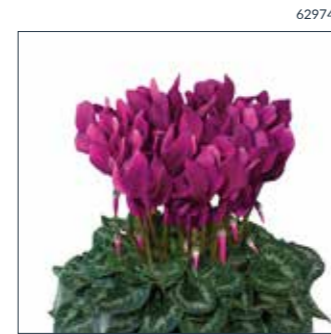

6297491

SAUMON FONCE 1036

6297492

NEW

VIOLET 1097

6297495

LATINIA® SUCCES

- ▶ Ideal sales period: middle of June to November
- ▶ Suitable for 12 to 14 cm pots
- ▶ Compact plants with big flower size
- ▶ Early and uniform within the colour range
- ▶ Easy to grow
- ▶ The industry's choice