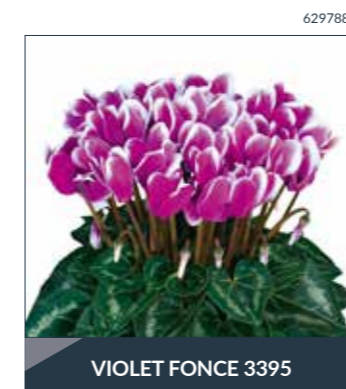

TIANIS®

- Ideal sales period: August to March
- Suitable for 10 to 12 cm pots
- Ideal for outdoors
- Easy and fast to grow
- Uniform, consistent and floriferous
- Naturally dense and compact volume
- Bright colours

Tianis®	220	18-32	14 - 15 weeks	10 - 12 cm	18 - 25 cm

TIANIS® FANTASIA

- Ideal sales period: August to March
- Suitable for 10 to 12 cm pots
- Originality in Midi type
- Better resistance during transport
- Abundant flowering
- Varieties acknowledged with the OUTstanding Cyclamen® label
- Sturdy plant structure
- Very floriferous

Tianis® Fantasia	220	20-32	16 - 17 weeks	10 - 12 cm	15 - 25 cm

PREMIUM® ABANICO

- Ideal sales period : Half July to October
- Suitable for 12 to 14 cm pots
- Fan-shaped bouquets
- New typical flower shape
- Originality early in the season

Premium® Abanico	220	16-30	16 - 19 weeks	12 - 14 cm	20 - 30 cm