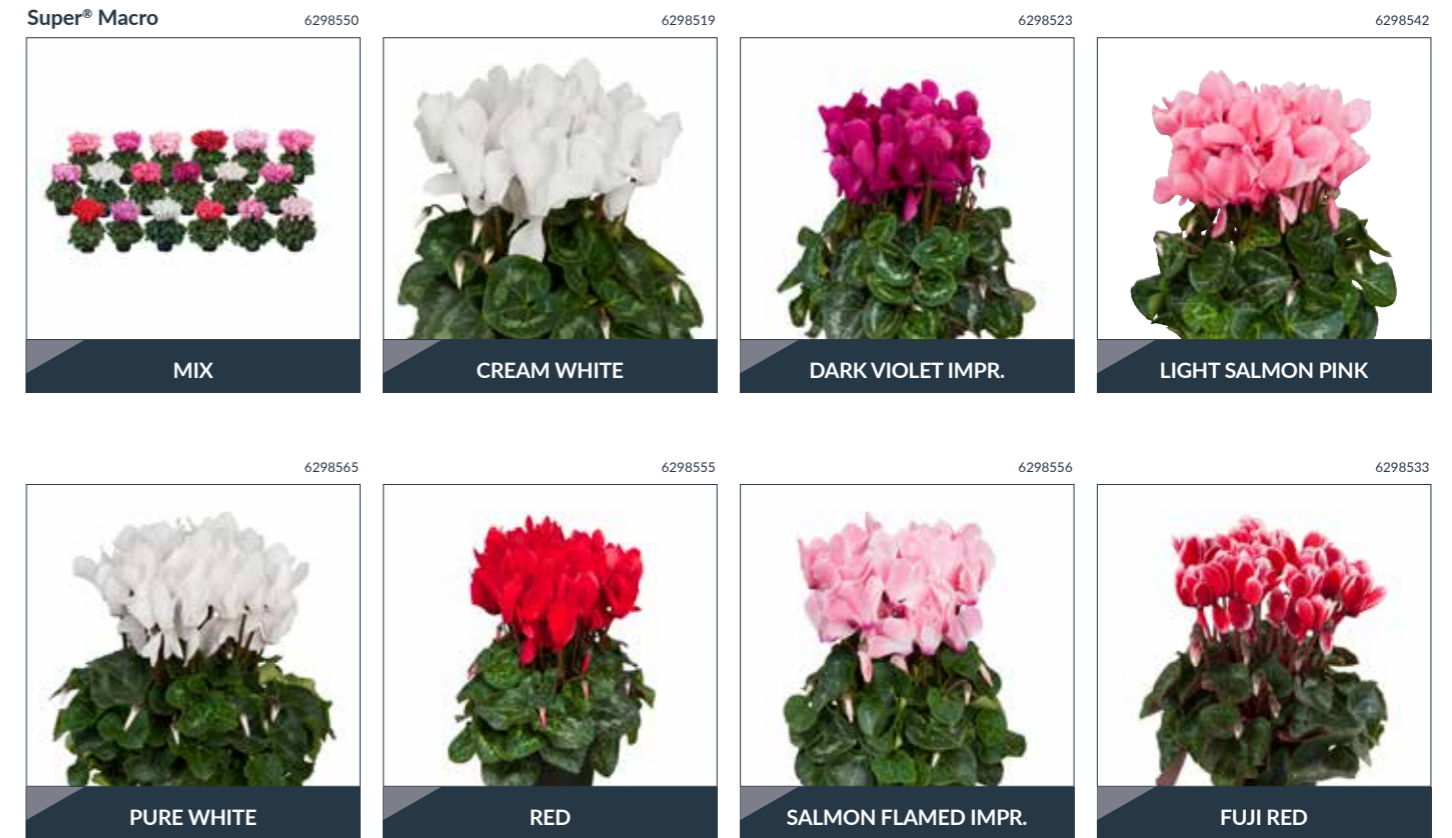

SUPER® REMBRANDT

- Ideal sales period: middle of June to December
- Suitable for 11 to 12 cm pot
- Silverleaf Allure Serties
- Firm flower stems

SUPER® MACRO

- Ideal sales period: June to February
- January and February needs artificial light
- Suitable for 11 to 15 cm pot
- Strong robust plant habit

Super® Macro Mix	220 84	18-34 20-34	17 - 20 weeks 15 - 18 weeks	11 - 15 cm 11 - 15 cm	15 - 30 cm 15 - 30 cm
Super® Macro (single colours)	220	16-30	17 - 20 weeks	11 - 15 cm	15 - 30 cm