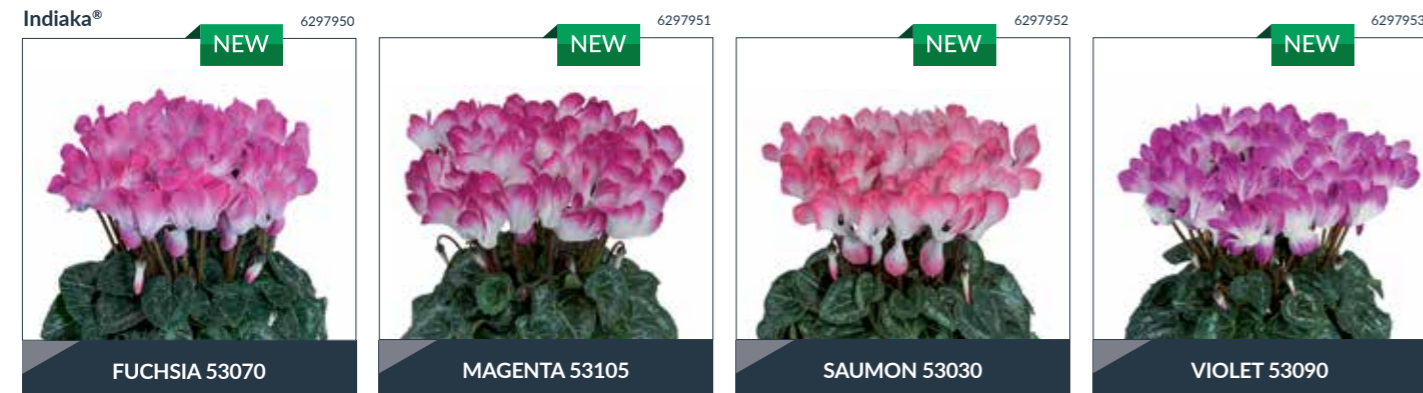

Tianis® Fantasia	220	20-32	16 - 17 weeks	10 - 12 cm	15 - 25 cm

PREMIUM® ABANICO

- ▶ Ideal sales period : Half July to October
- ▶ Suitable for 12 to 14 cm pots
- ▶ Fan-shaped bouquets
- ▶ New typical flower shape
- ▶ Originality early in the season

Premium® Abanico	220	16-30	16 - 19 weeks	12 - 14 cm	20 - 30 cm

MIDI VARIETIES 10.5-12 cm

MIDI VARIETIES 10.5-12 cm

INDIAKA®

- ▶ Very floriferous
- ▶ Nice two-tone colour contrast
- ▶ Has a nice round plant shape
- ▶ Excellent shelf life