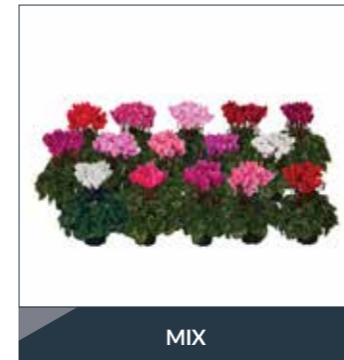

Super® Mini Winter 6298700