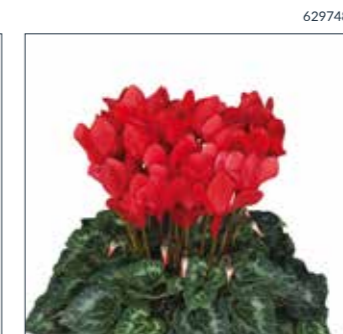

ROUGE VIF 1011

6297489