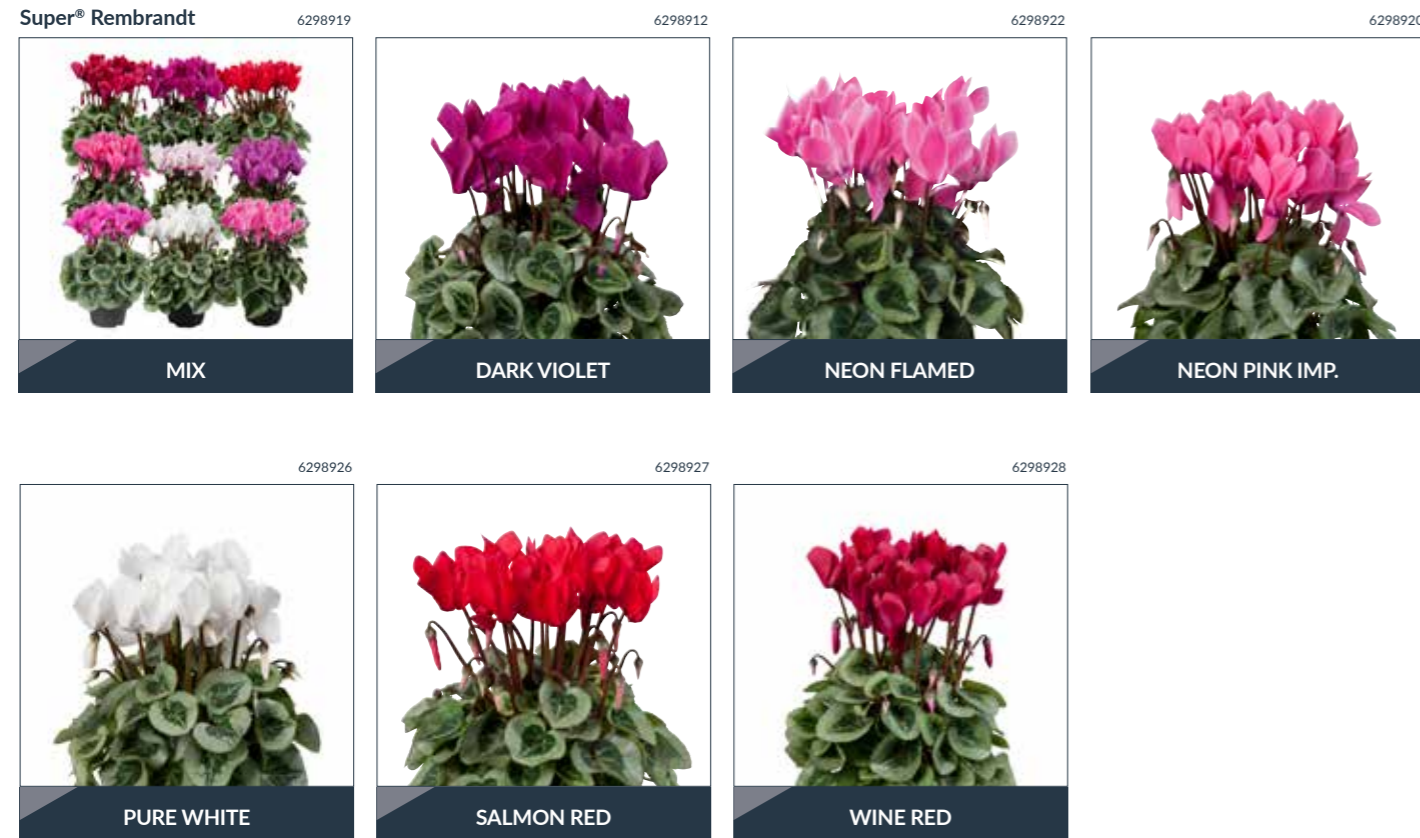

SUPER® REMBRANDT

- Ideal sales period: middle of June to December
- Suitable for 11 to 12 cm pot
- Silverleaf Allure Serties
- Firm flower stems

SUPER® MACRO

- Ideal sales period: June to February
- January and February needs artificial light
- Suitable for 11 to 15 cm pot
- Strong robust plant habit

Super® Macro Mix	220 84	18-34 20-34	17 - 20 weeks 15 - 18 weeks	11 - 15 cm 11 - 15 cm	15 - 30 cm 15 - 30 cm
Super® Macro (single colours)	220	16-30	17 - 20 weeks	11 - 15 cm	15 - 30 cm