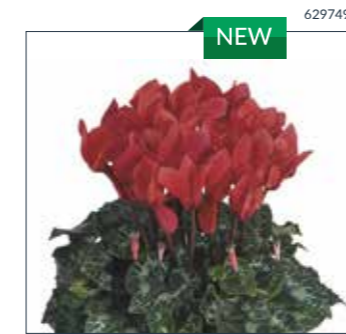

6297491

SAUMON FONCE 1036

6297492

NEW

VIOLET 1097

6297495

LATINIA® SUCCES

- ▶ Ideal sales period: middle of June to November
- ▶ Suitable for 12 to 14 cm pots
- ▶ Compact plants with big flower size
- ▶ Early and uniform within the colour range
- ▶ Easy to grow
- ▶ The industry's choice