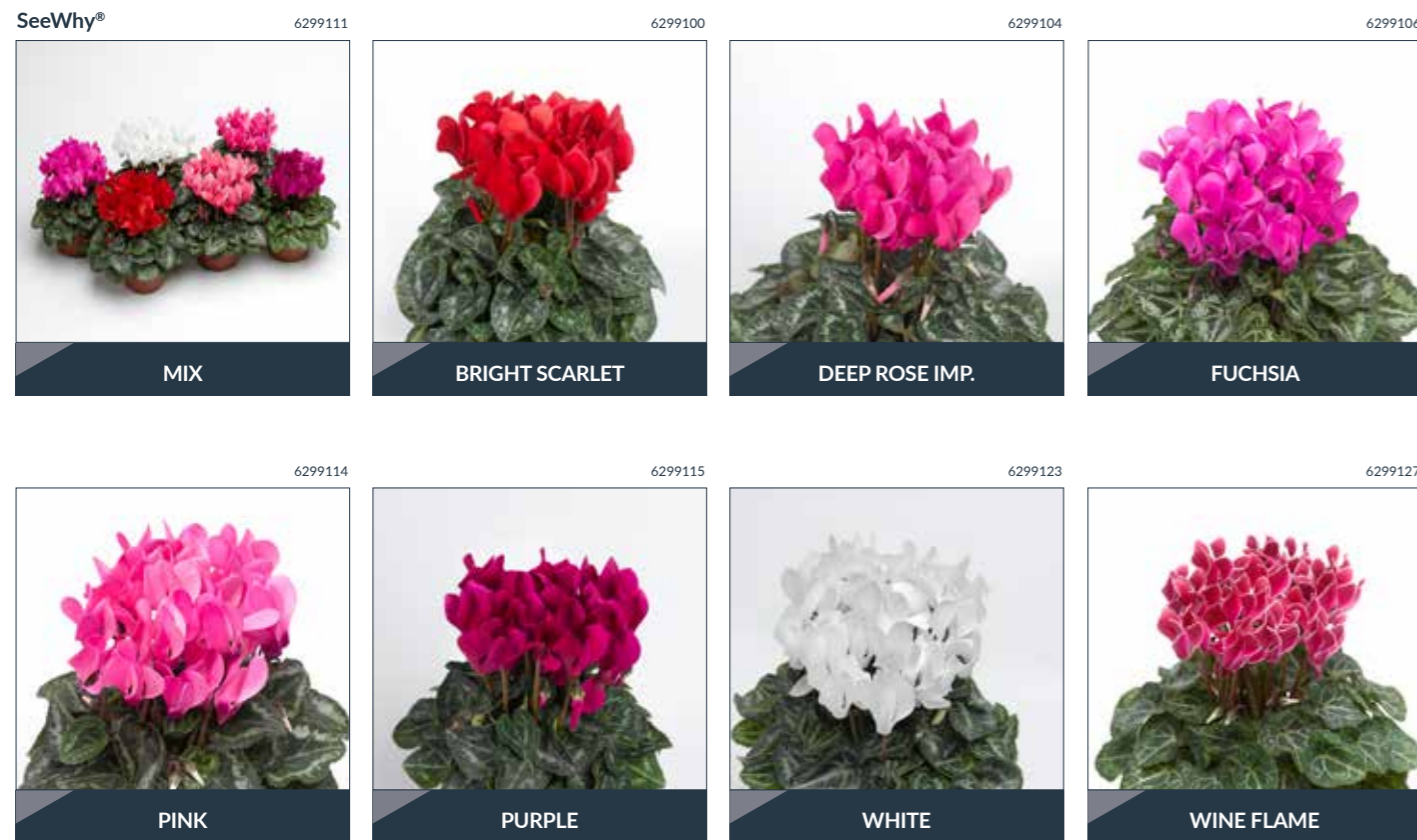

MINI VARIETIES 6-12 cm