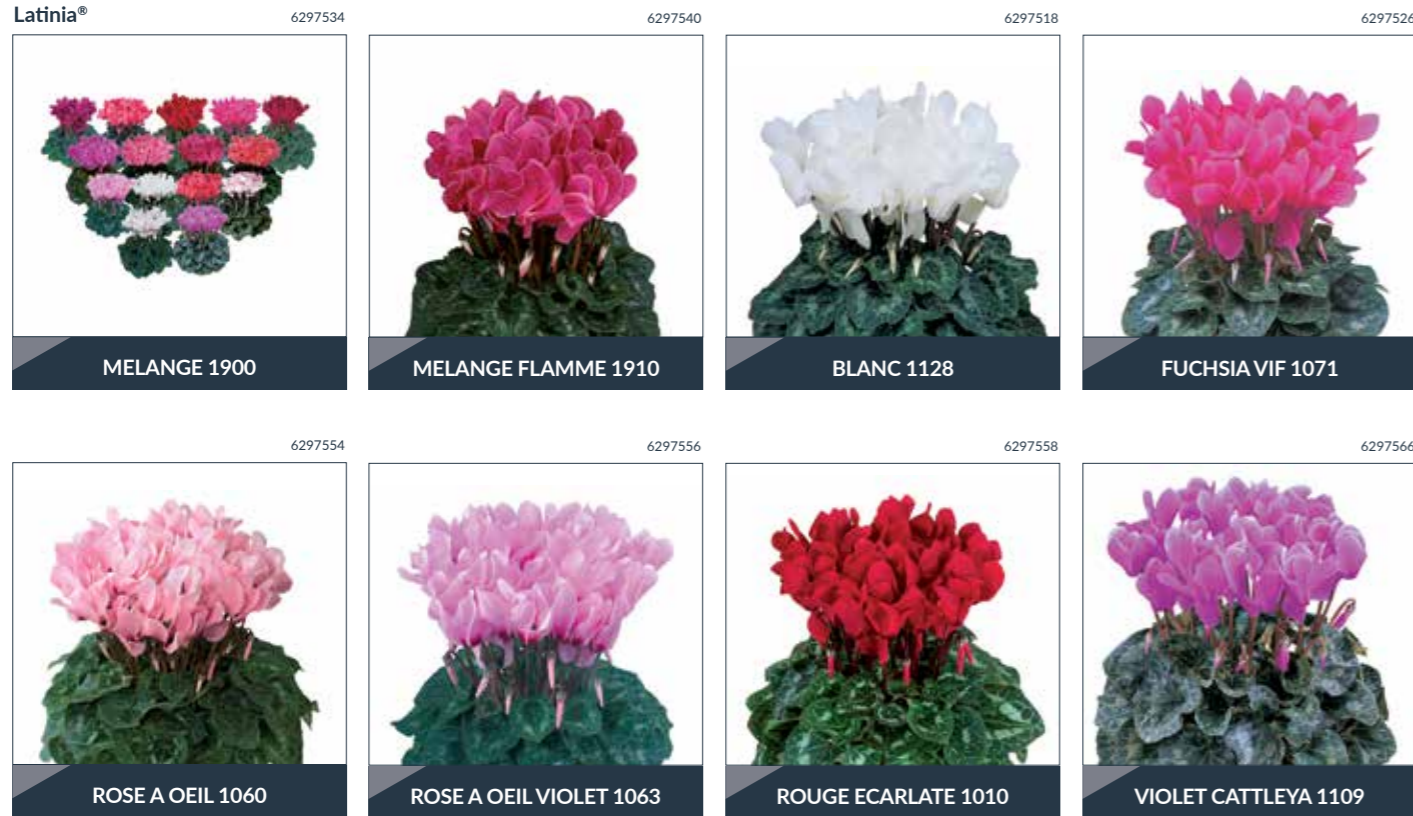

Latinia® Succes

84

18-34

12 - 13 weeks

12 - 14 cm

25 - 30 cm

LATINIA®

- ▶ Ideal sales period: Middle of June to October
- ▶ Suitable for 12 to 15 cm pots
- ▶ Compact plants with BIG flower size
- ▶ Early and uniform
- ▶ Easy to grow
- ▶ Extremely floriferous
- ▶ High performances