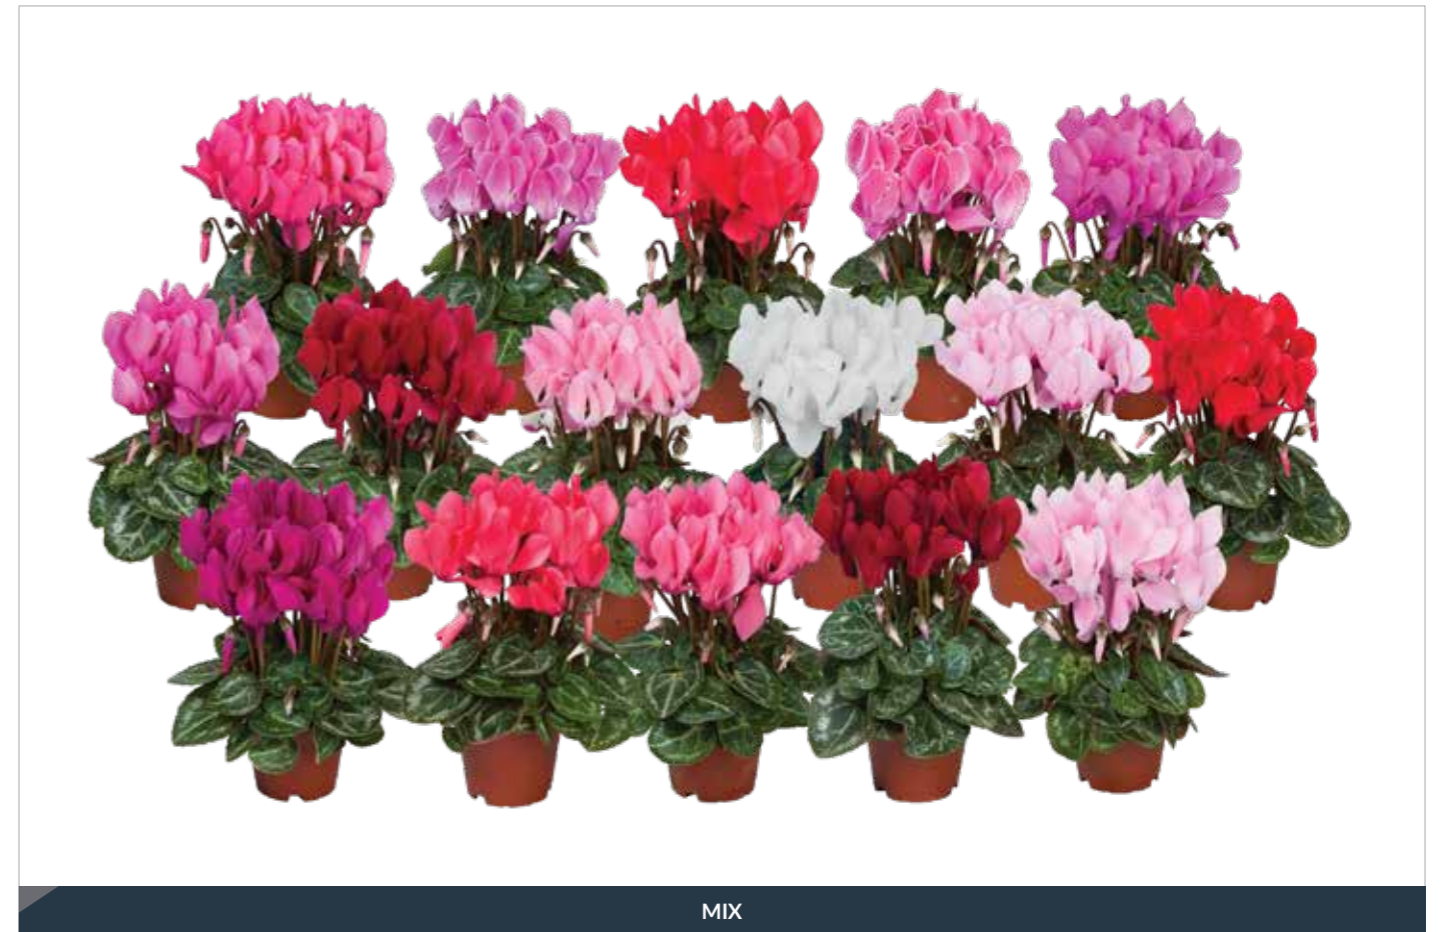

KEYS TO SYMBOLS

- TRAY SIZE
- MINIMUM TRAYS
- DELIVERY WEEKS
- PRODUCTION TIME
- POT SIZE
- PLANT HEIGHT

SUPER SERIE MICRO

MICRO VARIETIES 6-9 cm

6298650

SUPER SERIE MICRO

- ▶ Ideal sales period: June to November
- ▶ Genetically small plant
- ▶ Smallest plant in the Super Series
- ▶ Suitable for 6 to 9 cm pot