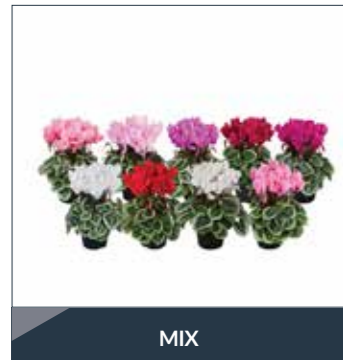

Super® Da Vinci 6298482

SUPER® DA VINCI

- Ideal sales period: July to November
- Suitable for 9 to 11 cm pot
- Super compact silverleaf Series
- Very abundant flowering