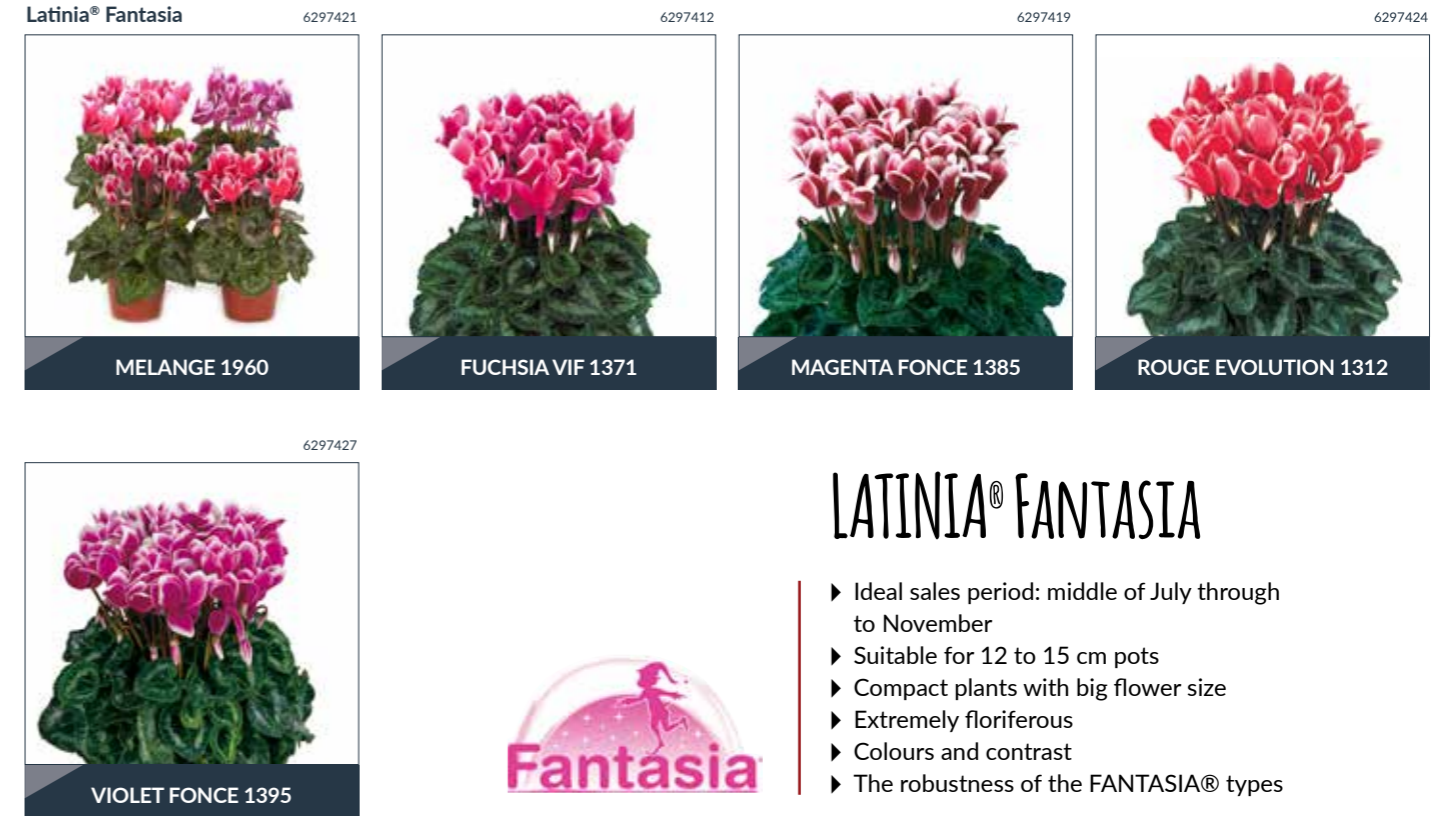

Latinia® Succes

84

18-34

12 - 13 weeks

12 - 14 cm

25 - 30 cm

LATINIA®

- ▶ Ideal sales period: Middle of June to October
- ▶ Suitable for 12 to 15 cm pots
- ▶ Compact plants with BIG flower size
- ▶ Early and uniform
- ▶ Easy to grow
- ▶ Extremely floriferous
- ▶ High performances

Latinia®	84	18-34	14 - 15 weeks	12 - 15 cm	15 - 30 cm
----------	----	-------	---------------	------------	------------

LATINIA® FANTASIA

- ▶ Ideal sales period: middle of July through to November
- ▶ Suitable for 12 to 15 cm pots
- ▶ Compact plants with big flower size
- ▶ Extremely floriferous
- ▶ Colours and contrast
- ▶ The robustness of the FANTASIA® types