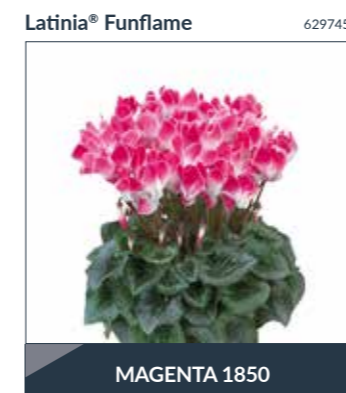

LATINIA® FUNFLAME

- Nice two-tone colour contrast
- firm planthabit
- Contrasting flowers and leaves