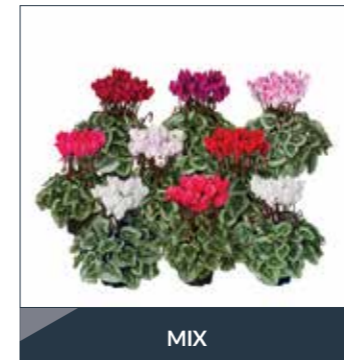

Super® Picasso 6298800