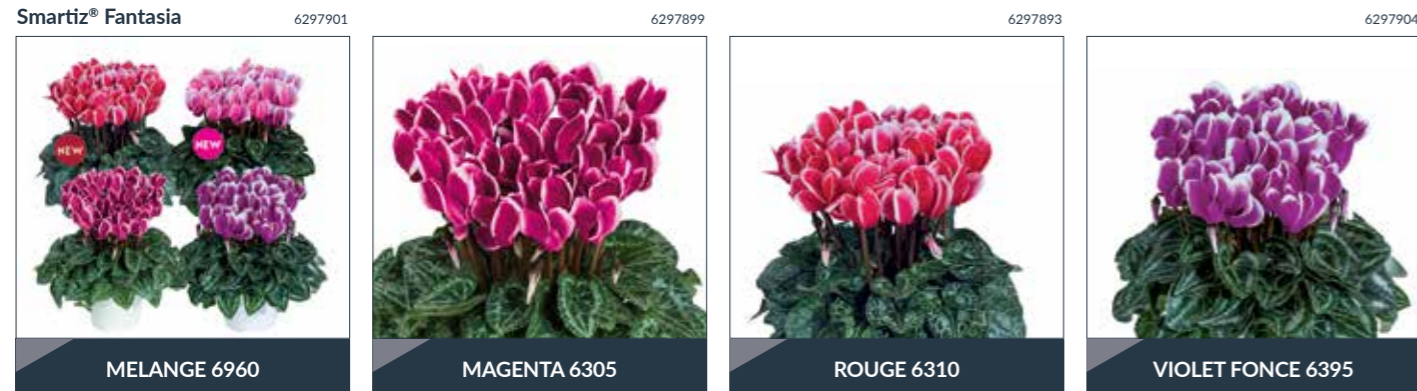

SMARTIZ® FANTASIA

- Ideal sales period : middle of June - November suitable for 6 to 11 cm pots
- Matching intense colours supplement the range
- Easy to grow
- Resistant to extreme heat conditions
- Long lasting colours