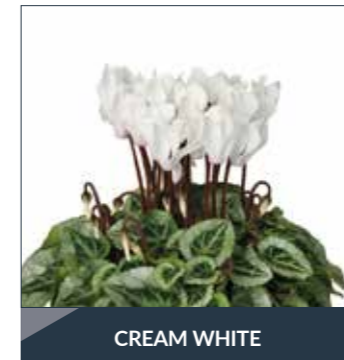

SUPER® COMPACT

- Ideal sales period: June to November
- Winter production February till June, needs supplementary light
- Suitable for 9 to 11 cm pot
- Very abundant flowering
- Unique plant quality

Super® Compact	220	18-30	16 - 17 weeks	9 - 11 cm	15 - 20 cm
	84	18-28	14 - 15 weeks	9 - 11 cm	15 - 20 cm

SUPER® DA VINCI

- Ideal sales period: July to November
- Suitable for 9 to 11 cm pot
- Super compact silverleaf Series
- Very abundant flowering

Super® Da Vinci	220	18-30	18 - 19 weeks	9 - 11 cm	15 - 20 cm

SUPER® JIVE

- Ideal sales period: July to November
- Suitable for 10 to 12 cm pot
- Elegant waved flowers, unique veining
- Firm flowers stems and central flowers give Jive a powerful appearance

Super® Jive	220	18-28	16 - 17 weeks	10 - 12 cm	15 - 20 cm

SUPER® MINI WINTER

- Ideal sales period: September to February
- Suitable for 9 to 12 cm pot
- Suitable for outdoor and indoor
- More open structure, less sensitive for botrytis
- Bright intense colours

Super® Mini Winter	220	18-32	14 - 18 weeks	9 - 12 cm	15 - 20 cm
	84	20-34	12 - 16 weeks	9 - 12 cm	15 - 20 cm

6298778

SUPER® PICASSO

- Ideal sales period: middle of September to February
- Suitable for 9 to 11 cm pot
- Silverleaf Mini Winter Series
- Suitable for outdoor and indoor
- More open plant structure

Super® Picasso	220	18-32	15 - 19 weeks	9 - 11 cm	15 - 20 cm