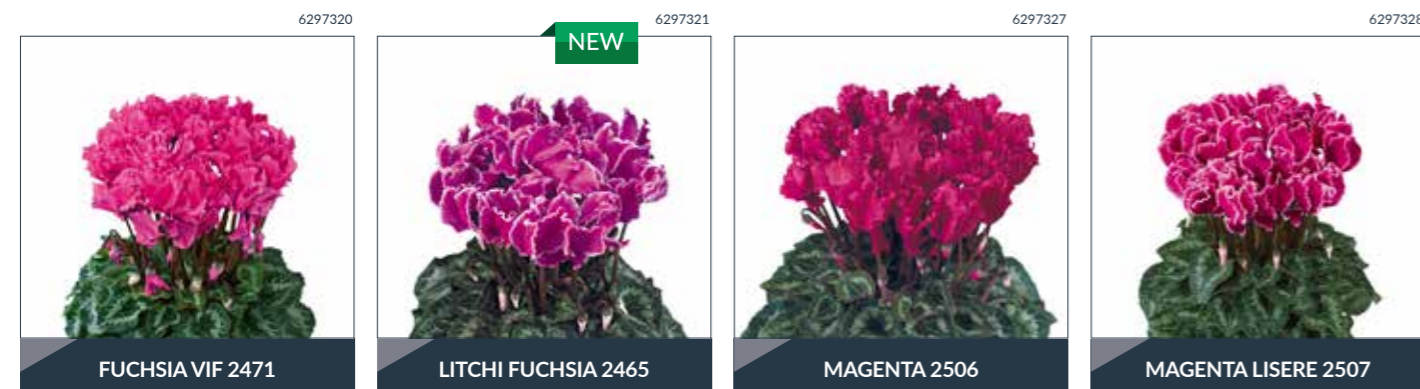

HALIOS® CURLY®

- Ideal sales period: October to January
- Suitable for 14 to 19 cm pots
- The largest fringed type
- Big range of colours
- High performance even in periods of short days
- Exceptionally good resistance to Botrytis

Halios® Curly	84	20-36	18 - 22 weeks	14 - 19 cm	25 - 40 cm
Halios® Curly Melange Precoce	84	17-24	18 - 20 weeks	14 - 19 cm	25 - 40 cm

HALIOS® FRIOLA

- Ideal sales period: October to December
- Suitable for 14 to 19 cm pots
- Very long-lasting flowering, mainly because of the very thick stems
- Remarkable dark foliage
- Strong growth, very tough plant tissues adapted to cold climate production
- Perfect for late-season flowering
- Exceptionally good resistance to Botrytis
- 10% of flowers with variable flower shape

Halios® Friola	84	20-33	18 - 22 weeks	14 - 19 cm	25 - 40 cm

HALIOS® FALBALA SPECIAL

- Ideal sales period: July to November
- Suitable for 13 to 17 cm pots
- Flowers with salmon pink and pale pink tones with purple eye
- Very pointed leaves
- Wavy-edged petals
- Very compact, abundant and early-flowering
- Variation of flower shape: In case of late-season flowering and in cooler temperatures; the flowers become bell-shaped

Halios® Falbala special	84	20-33	18 - 21 weeks	13 - 17 cm	25 - 40 cm