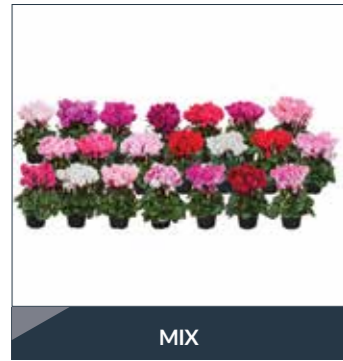

Super® Compact 6298432

SUPER® COMPACT

- Ideal sales period: June to November
- Winter production February till June, needs supplementary light
- Suitable for 9 to 11 cm pot
- Very abundant flowering
- Unique plant quality