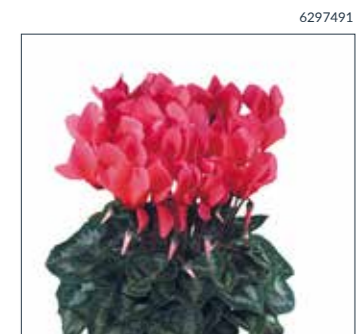

SAUMON 1038

6297491