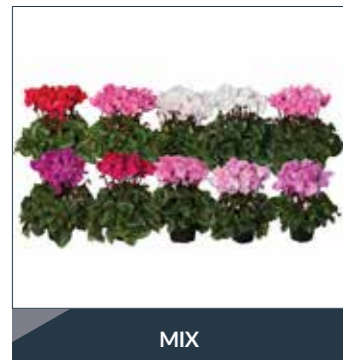

Super® Da Vinci	220	18-30	18 - 19 weeks	9 - 11 cm	15 - 20 cm
-----------------	-----	-------	---------------	-----------	------------

Super® Jive 6298505

SUPER® JIVE

- ▶ Ideal sales period: July to November
- ▶ Suitable for 10 to 12 cm pot
- ▶ Elegant waved flowers, unique veining
- ▶ Firm flowers stems and central flowers give Jive a powerful appearance