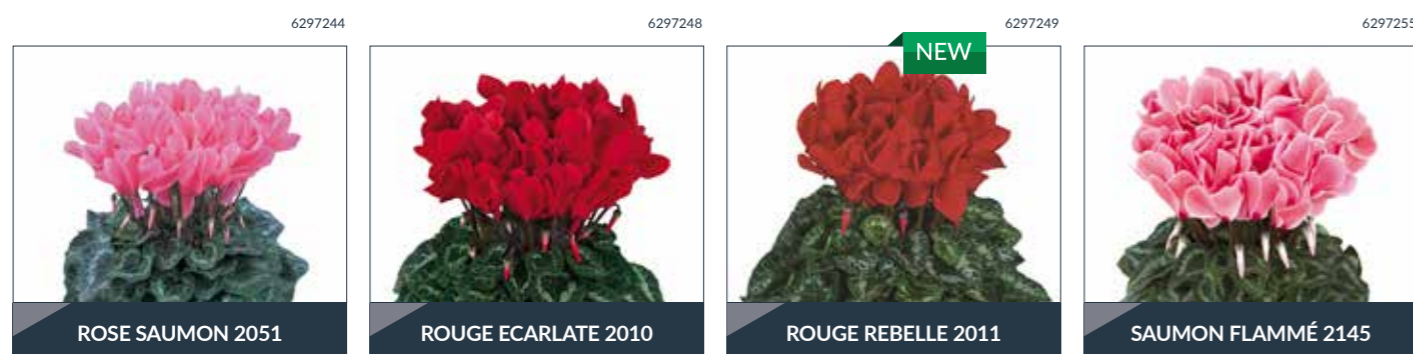

HALIOS®

- Ideal sales period: August to January
- Suitable for 13 to 19 cm pots
- The largest plants for autumn-winter
- Exceptional, 'florist' quality plants
- Uniform and homogenous growth
- Robust, solid stems
- Continuously flowering
- Withstands climatic stress
- Vigorous growth even in short days
- Energy efficient