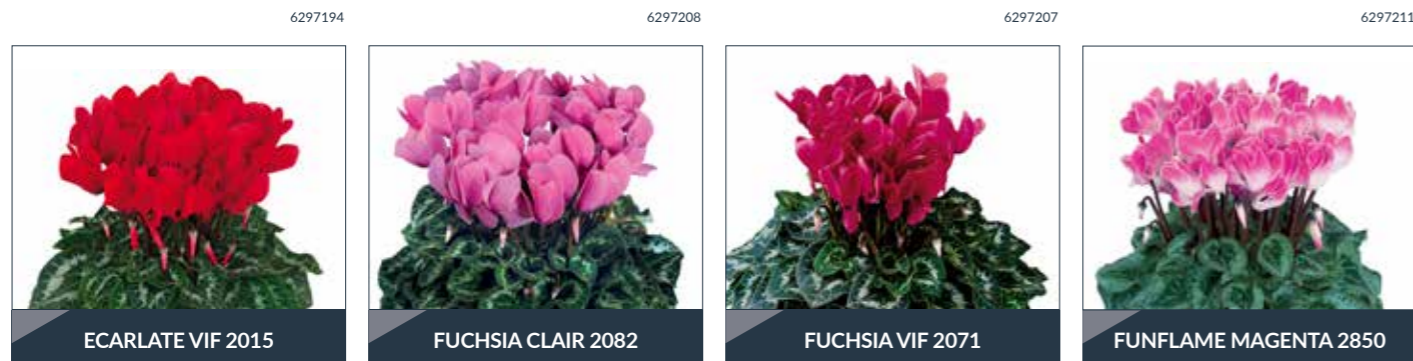

HALIOS®

- Ideal sales period: August to January
- Suitable for 13 to 19 cm pots
- The largest plants for autumn-winter
- Exceptional, 'florist' quality plants
- Uniform and homogenous growth
- Robust, solid stems
- Continuously flowering
- Withstands climatic stress
- Vigorous growth even in short days
- Energy efficient