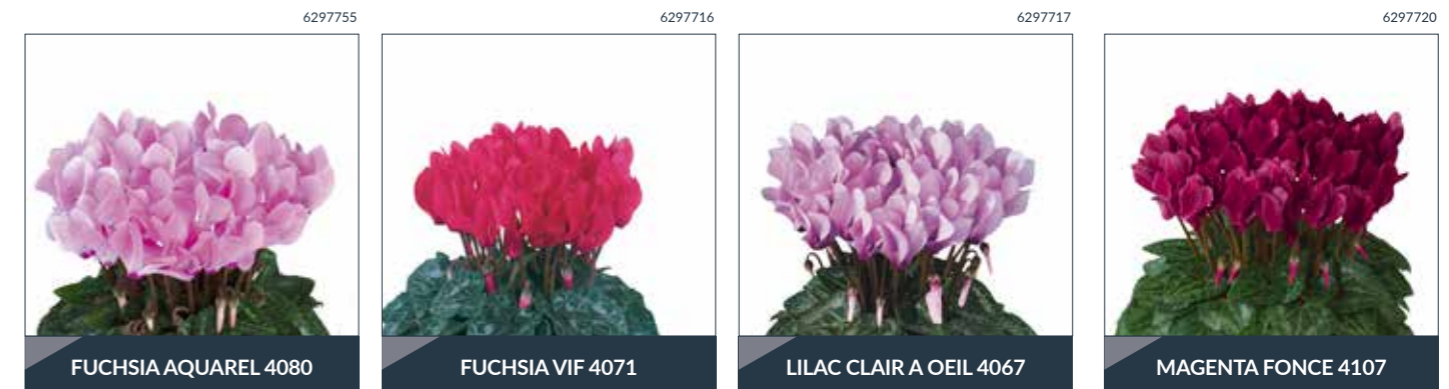

Smartiz® 220 18-30 12 - 14 weeks 6 - 11 cm 10 - 20 cm

SMARTIZ® FANTASIA

- ▶ Ideal sales period : middle of June - November suitable for 6 to 11 cm pots
- ▶ Matching intense colours supplement the range
- ▶ Easy to grow
- ▶ Resistant to extreme heat conditions
- ▶ Long lasting colours

Smartiz® Fantasia	220	18-30	12 - 14 weeks	6 - 11 cm	10 - 20 cm

SMARTIZ® VICTORIA

- ▶ Ideal sales period: middle of June - November
- ▶ Suitable for small pots
- ▶ Very floriferous
- ▶ Compact plant habit