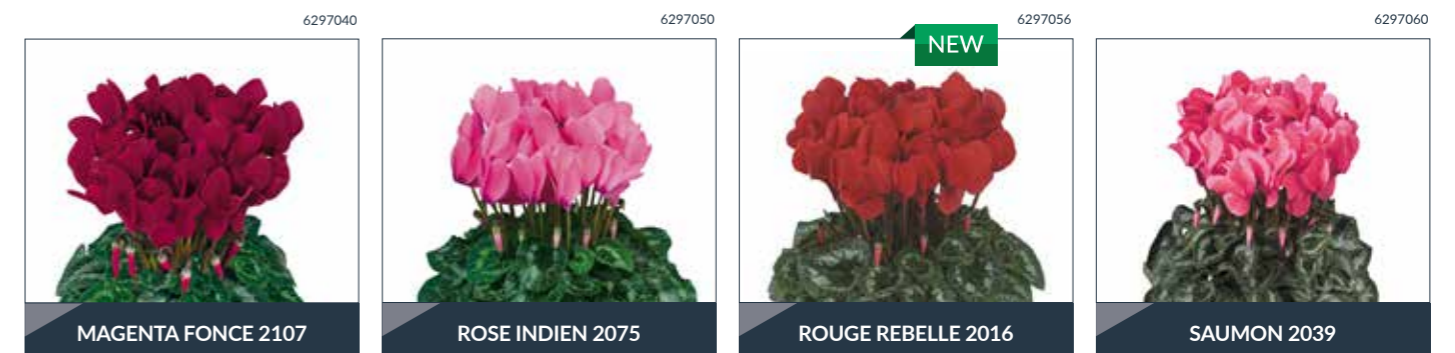

HALIOS® HD

- Ideal sales period: August to October
- Suitable for 12 to 14 cm pots
- Large flower - High Density
- Robust and round dense plant habit
- Short and central stems
- Long lasting colours
- Regular and easy to grow

Halios®	84	18-36	16 - 20 weeks	13 - 19 cm	25 - 40 cm
Halios® HD	84	18-36	16 - 20 weeks	12 - 14 cm	25 - 35 cm