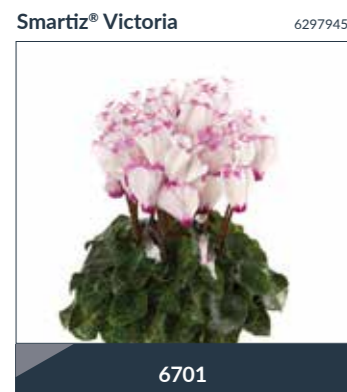

SMARTIZ® VICTORIA

- Ideal sales period: middle of June - November
- Suitable for small pots
- Very floriferous
- Compact plant habit