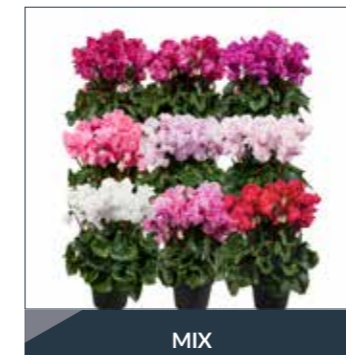

Super® Merenque 6298591

SUPER® MERENQUE

- Ideal sales period: July to December
- Suitable for 12 to 14 cm pots
- Beautifully fringed flowers
- Firm flower stems
- A slightly open structure
- Excellent flower life