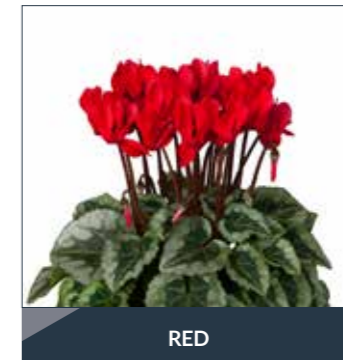

Super® Mini Winter	220	18-32	14 - 18 weeks	9 - 12 cm	15 - 20 cm
	84	20-34	12 - 16 weeks	9 - 12 cm	15 - 20 cm

Super® Picasso 6298800

6298778

6298810

SUPER® PICASSO

- ▶ Ideal sales period: middle of September to February
- ▶ Suitable for 9 to 11 cm pot
- ▶ Silverleaf Mini Winter Series
- ▶ Suitable for outdoor and indoor
- ▶ More open plant structure