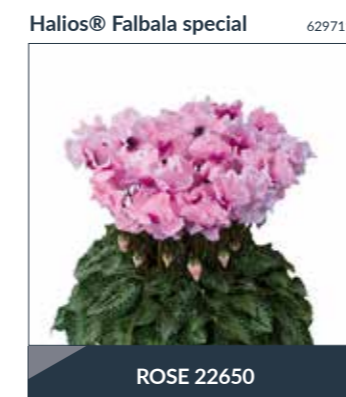

HALIOS® CURLY®

- Ideal sales period: October to January
- Suitable for 14 to 19 cm pots
- The largest fringed type
- Big range of colours
- High performance even in periods of short days
- Exceptionally good resistance to Botrytis

Halios® Curly	84	20-36	18 - 22 weeks	14 - 19 cm	25 - 40 cm
Halios® Curly Melange Precoce	84	17-24	18 - 20 weeks	14 - 19 cm	25 - 40 cm

HALIOS® FRIOLA

- Ideal sales period: October to December
- Suitable for 14 to 19 cm pots
- Very long-lasting flowering, mainly because of the very thick stems
- Remarkable dark foliage
- Strong growth, very tough plant tissues adapted to cold climate production
- Perfect for late-season flowering
- Exceptionally good resistance to Botrytis
- 10% of flowers with variable flower shape

Halios® Friola	84	20-33	18 - 22 weeks	14 - 19 cm	25 - 40 cm

HALIOS® FALBALA SPECIAL

- Ideal sales period: July to November
- Suitable for 13 to 17 cm pots
- Flowers with salmon pink and pale pink tones with purple eye
- Very pointed leaves
- Wavy-edged petals
- Very compact, abundant and early-flowering
- Variation of flower shape: In case of late-season flowering and in cooler temperatures; the flowers become bell-shaped

Halios® Falbala special	84	20-33	18 - 21 weeks	13 - 17 cm	25 - 40 cm