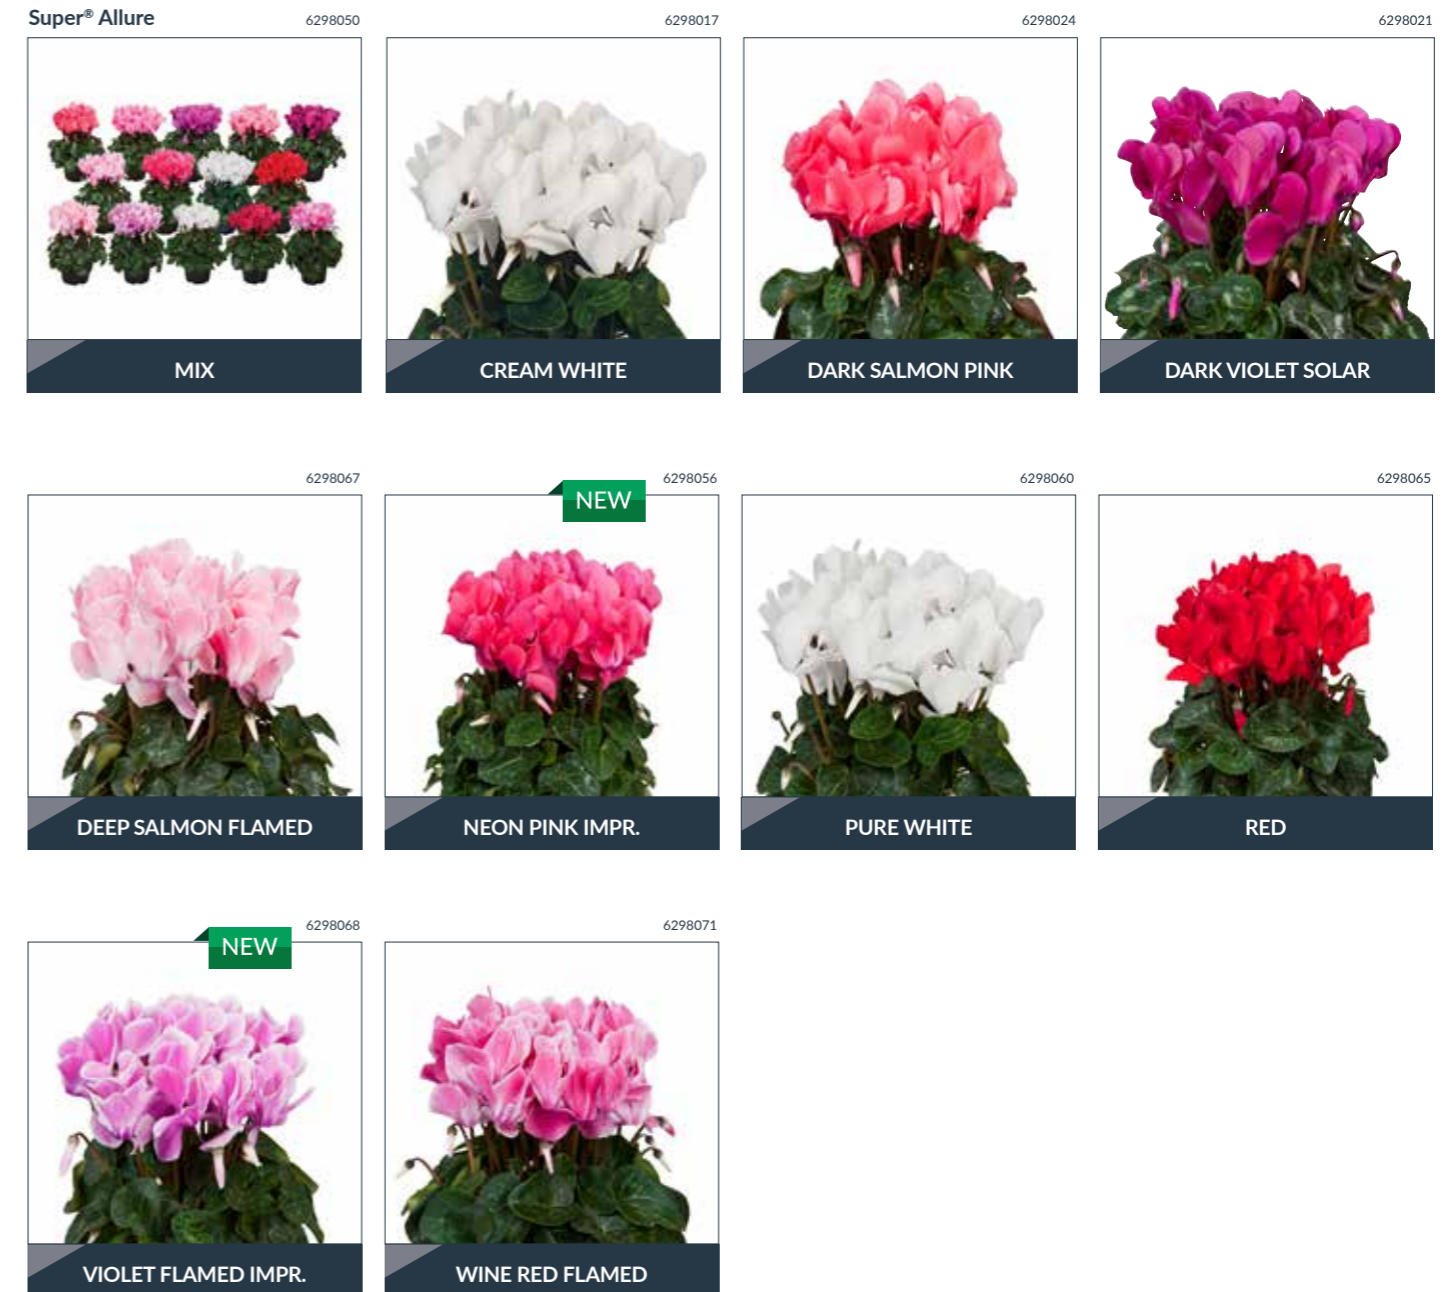

Tianis® Fantasia	220	20-32	16 - 17 weeks	10 - 12 cm	15 - 25 cm

PREMIUM® ABANICO

- ▶ Ideal sales period : Half July to October
- ▶ Suitable for 12 to 14 cm pots
- ▶ Fan-shaped bouquets
- ▶ New typical flower shape
- ▶ Originality early in the season

Premium® Abanico	220	16-30	16 - 19 weeks	12 - 14 cm	20 - 30 cm

MIDI VARIETIES 10.5-12 cm

MIDI VARIETIES 10.5-12 cm

INDIAKA®

- ▶ Very floriferous
- ▶ Nice two-tone colour contrast
- ▶ Has a nice round plant shape
- ▶ Excellent shelf life