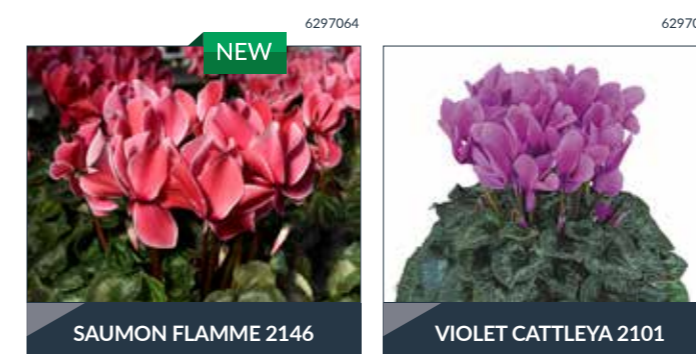

HALIOS® HD

- Ideal sales period: August to October
- Suitable for 12 to 14 cm pots
- Large flower - High Density
- Robust and round dense plant habit
- Short and central stems
- Long lasting colours
- Regular and easy to grow

Halios®	84	18-36	16 - 20 weeks	13 - 19 cm	25 - 40 cm
Halios® HD	84	18-36	16 - 20 weeks	12 - 14 cm	25 - 35 cm