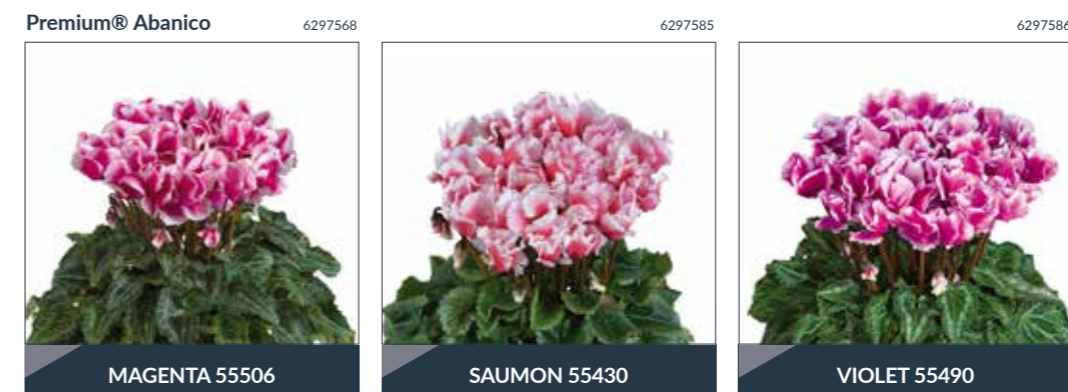

TIANIS® FANTASIA

- Ideal sales period: August to March
- Suitable for 10 to 12 cm pots
- Originality in Midi type
- Better resistance during transport
- Abundant flowering
- Varieties acknowledged with the OUTstanding Cyclamen® label
- Sturdy plant structure
- Very floriferous

Tianis® Fantasia	220	20-32	16 - 17 weeks	10 - 12 cm	15 - 25 cm