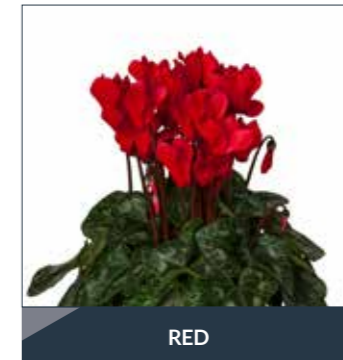

Super® Jive	220	18-28	16 - 17 weeks	10 - 12 cm	15 - 20 cm
-------------	-----	-------	---------------	------------	------------

Super® Mini Winter 6298700

6298714

6298715

SUPER® MINI WINTER

- ▶ Ideal sales period: September to February
- ▶ Suitable for 9 to 12 cm pot
- ▶ Suitable for outdoor and indoor
- ▶ More open structure, less sensitive for botrytis
- ▶ Bright intense colours